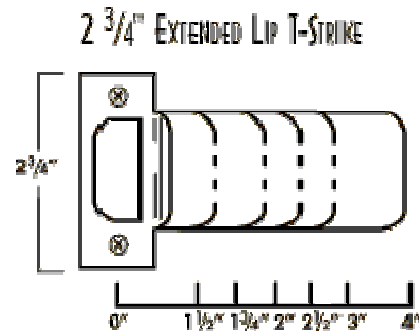

		Finish						DJ Only	
		3	5	10B	15	15A	26D	32D	
MP=1/4"r	Size **	605	609	DU	619	620	626	630	Don-Jo #
	MP50115	1-1/2"	√	√	√	√	√	√	9115
RC-83536, SQ-83537	MP50175	1-3/4"	√	√ DJ	√	√	√	√	9175
		2"	√	√	S	S	S	S	9102
RC = Round Corner	MP50102	2"	√	S	√	√	√ DJ	√	9102-RC
	MP50125	2-1/2"	√	√	√	√	√	√	9125
	MP50103	3"	√	√	√	√	√	√	9103
	MP50104	4"	√ DJ	√ DJ	√	√ DJ	√ DJ	√	EL-104

ETS-###-fin Extended Lip "T" Strike 2-3/4" high

EST-###-fin Extended Lip "ASA" Strike 4-7/8" high

Available by special order

Size **	Overall Length	
1-1/2"	2"	{Std Strike + 1/4"}
1-3/4"	2-1/4"	{Std Strike + 1/2"}
2"	2-1/2"	{Std Strike + 3/4"}
2-1/2"	3"	{Std Strike + 1-1/4"}
3"	3-1/2"	{Std Strike + 1-3/4"}
4"	4-1/2"	{Std Strike + 2-3/4"}

** Size = Length from screw hole to end of Lip