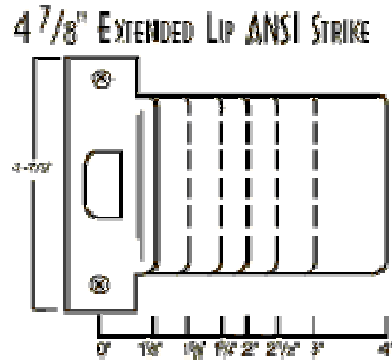

		Finish						DJ Only	
		3	5	10B	15	15A	26D	32D	
MP=1/4"r	Size **	605	609	DU	619	620	626	630	Don-Jo #
	MP50115	1-1/2"	√	√	√	√	√	√	9115
RC-83536, SQ-83537	MP50175	1-3/4"	√	√ DJ	√	√	√	√	9175
		2"	√	√	S	S	S	S	9102
RC = Round Corner	MP50102	2"	√	S	√	√	√ DJ	√	9102-RC
	MP50125	2-1/2"	√	√	√	√	√	√	9125
	MP50103	3"	√	√	√	√	√	√	9103
	MP50104	4"	√ DJ	√ DJ	√	√ DJ	√ DJ	√	EL-104

ETS-###-fin Extended Lip "T" Strike 2-3/4" high

EST-###-fin Extended Lip "ASA" Strike 4-7/8" high

Available by special order

Size **	Overall Length	
1-1/2"	2"	{Std Strike + 1/4"}
1-3/4"	2-1/4"	{Std Strike + 1/2"}
2"	2-1/2"	{Std Strike + 3/4"}
2-1/2"	3"	{Std Strike + 1-1/4"}
3"	3-1/2"	{Std Strike + 1-3/4"}
4"	4-1/2"	{Std Strike + 2-3/4"}

** Size = Length from screw hole to end of Lip